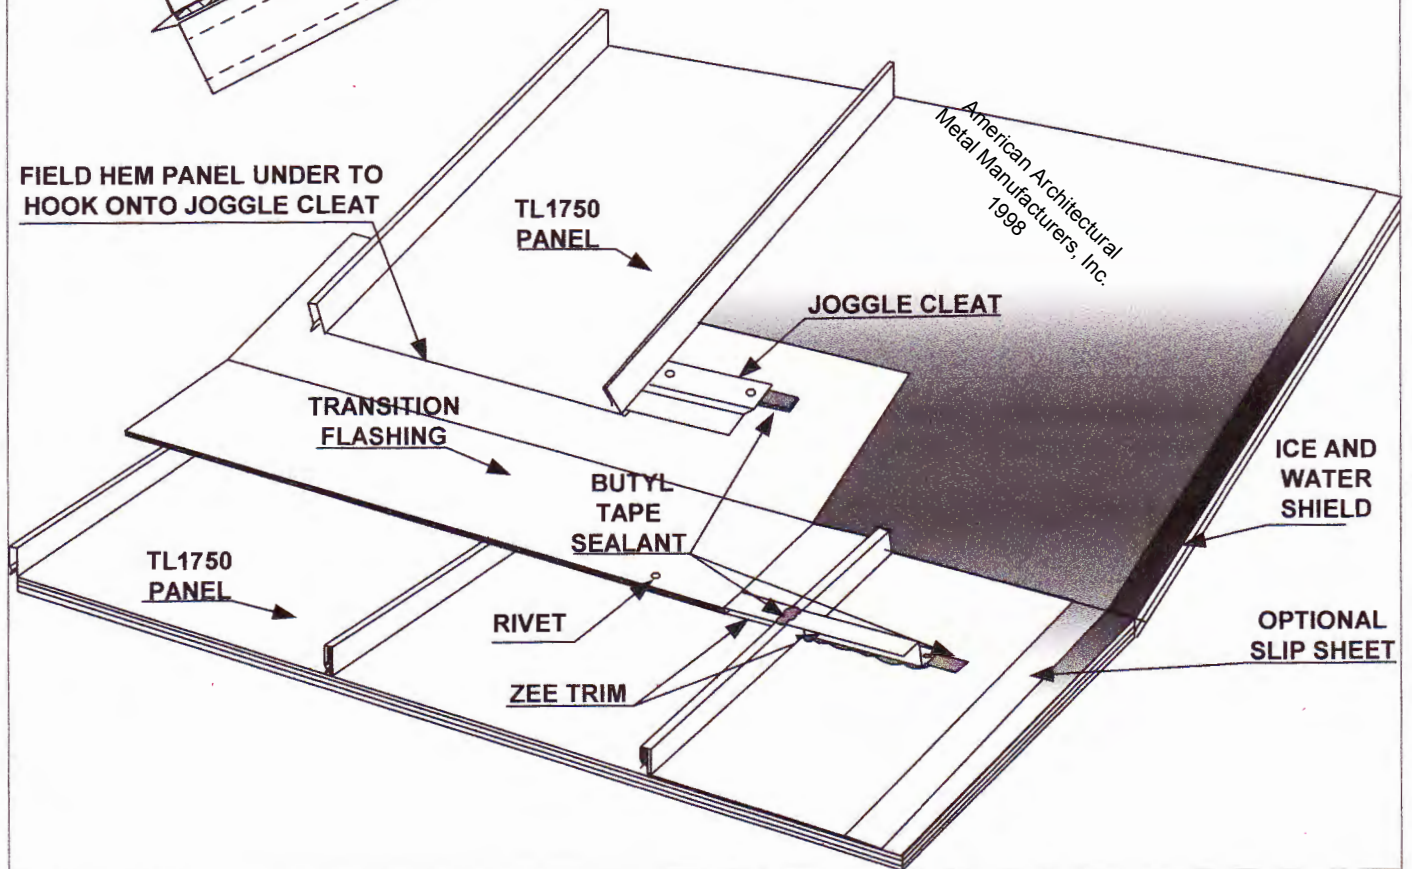

FIELD HEM PANEL UNDER TO HOOK ONTO JOGGLE CLEAT

PROJECT NAME:

DATE:

INSTALLER:

DISTRIBUTOR:

**EAGLE  
METAL  
ROOFING  
SYSTEMS**

**METAL ROOF PITCH  
BREAK DETAIL**

Drawn by AAMMI 1998