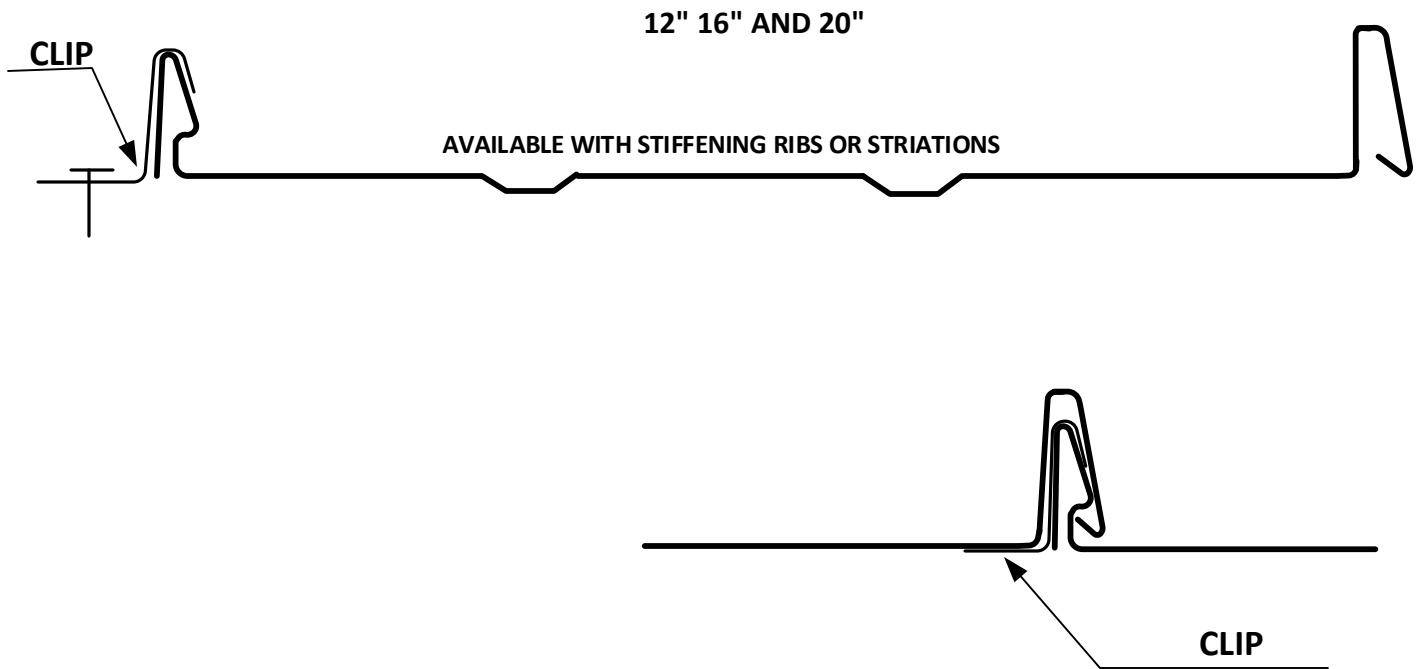

**TALON LOK® 1000 1" HIGH INTEGRAL PANEL
WITH CLIP/ TLC 1000**

**TALON LOK® 1000 1" HIGH INTEGRAL PANEL
WITH CLIP/ TLC 1000**

AMERICAN ARCHITECTURAL METAL MANUFACTURERS, INC. EAGLE METAL ROOFING SYSTEMS TALON LOK® PANEL SPECIFICATIONS

TALON LOK® TLC 1000 1" HIGH INTEGRAL PANEL
Drawn by AAMMI 1998