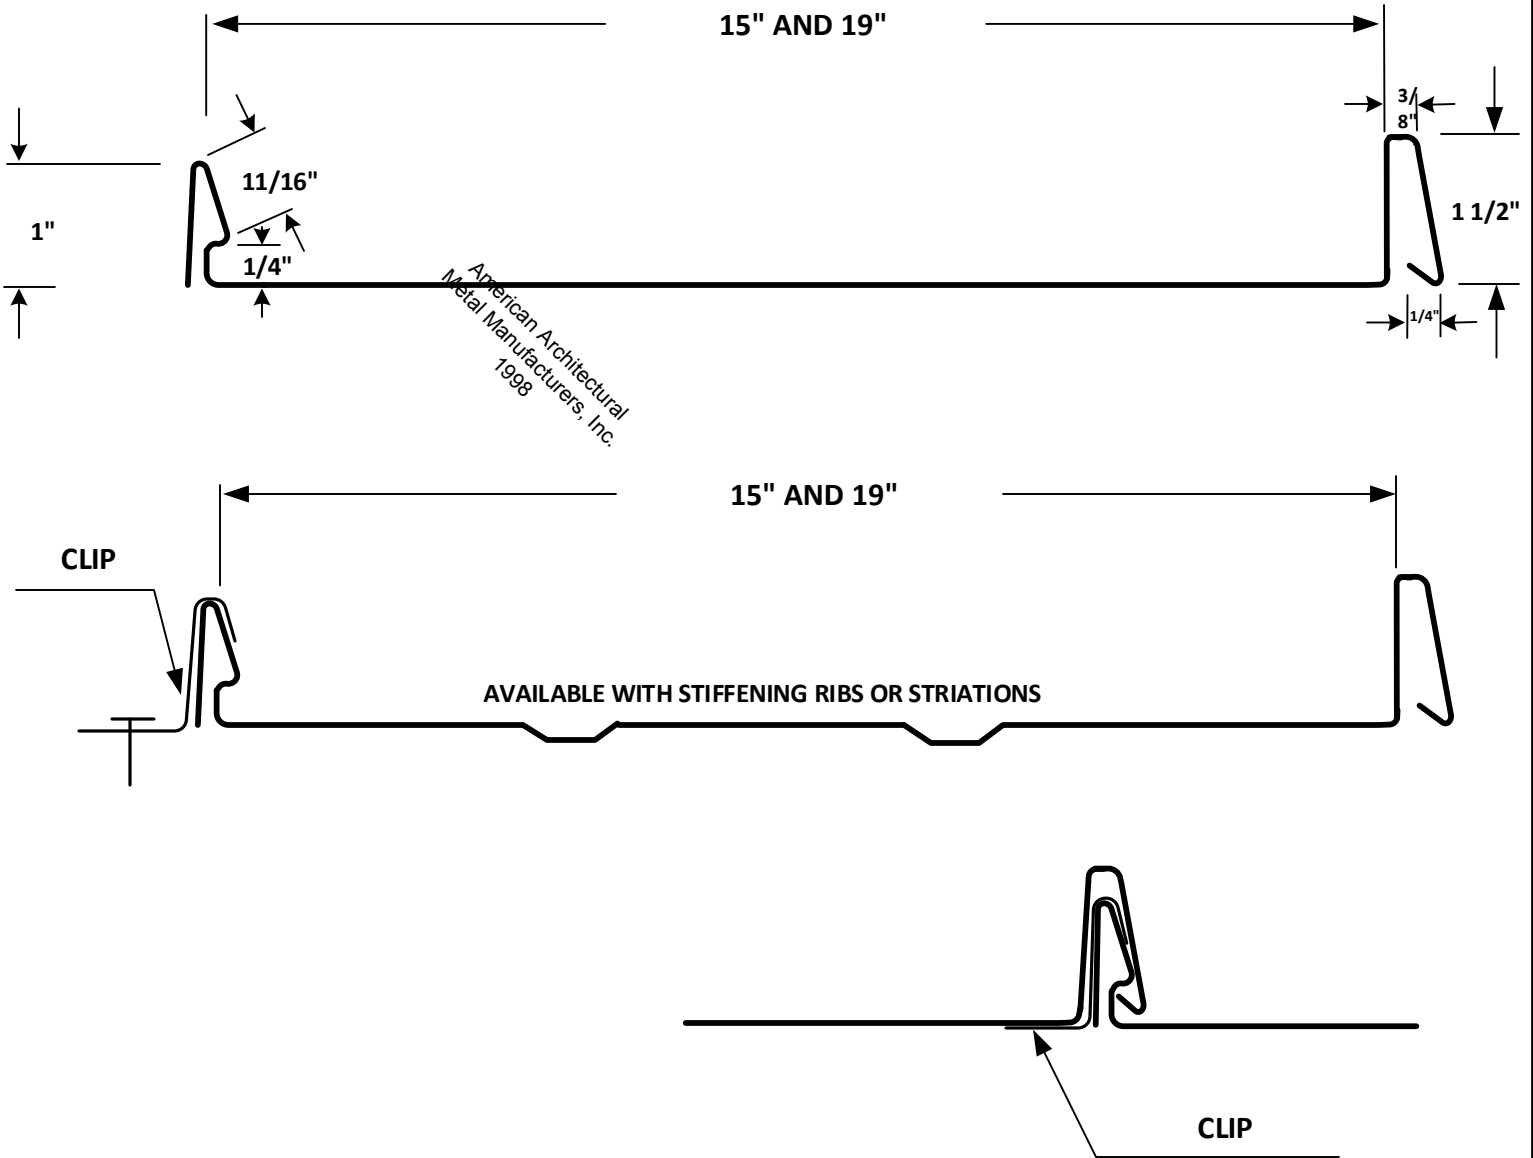

**TALON LOK® 1500 1 ½" HIGH INTEGRAL PANEL  
WITH CLIP/ TLC 1500**

**TALON LOK® 1500 1 ½" HIGH INTEGRAL PANEL  
WITH CLIP / TLC 1500**

**AMERICAN ARCHITECTURAL METAL  
MANUFACTURERS, INC. EAGLE METAL  
ROOFING SYSTEMS TALON LOK® PANEL  
SPECIFICATIONS**

**TALON LOK® TLC  
1500 1 1/2 " HIGH  
INTEGRAL PANEL**

Drawn by AAMMI 1998