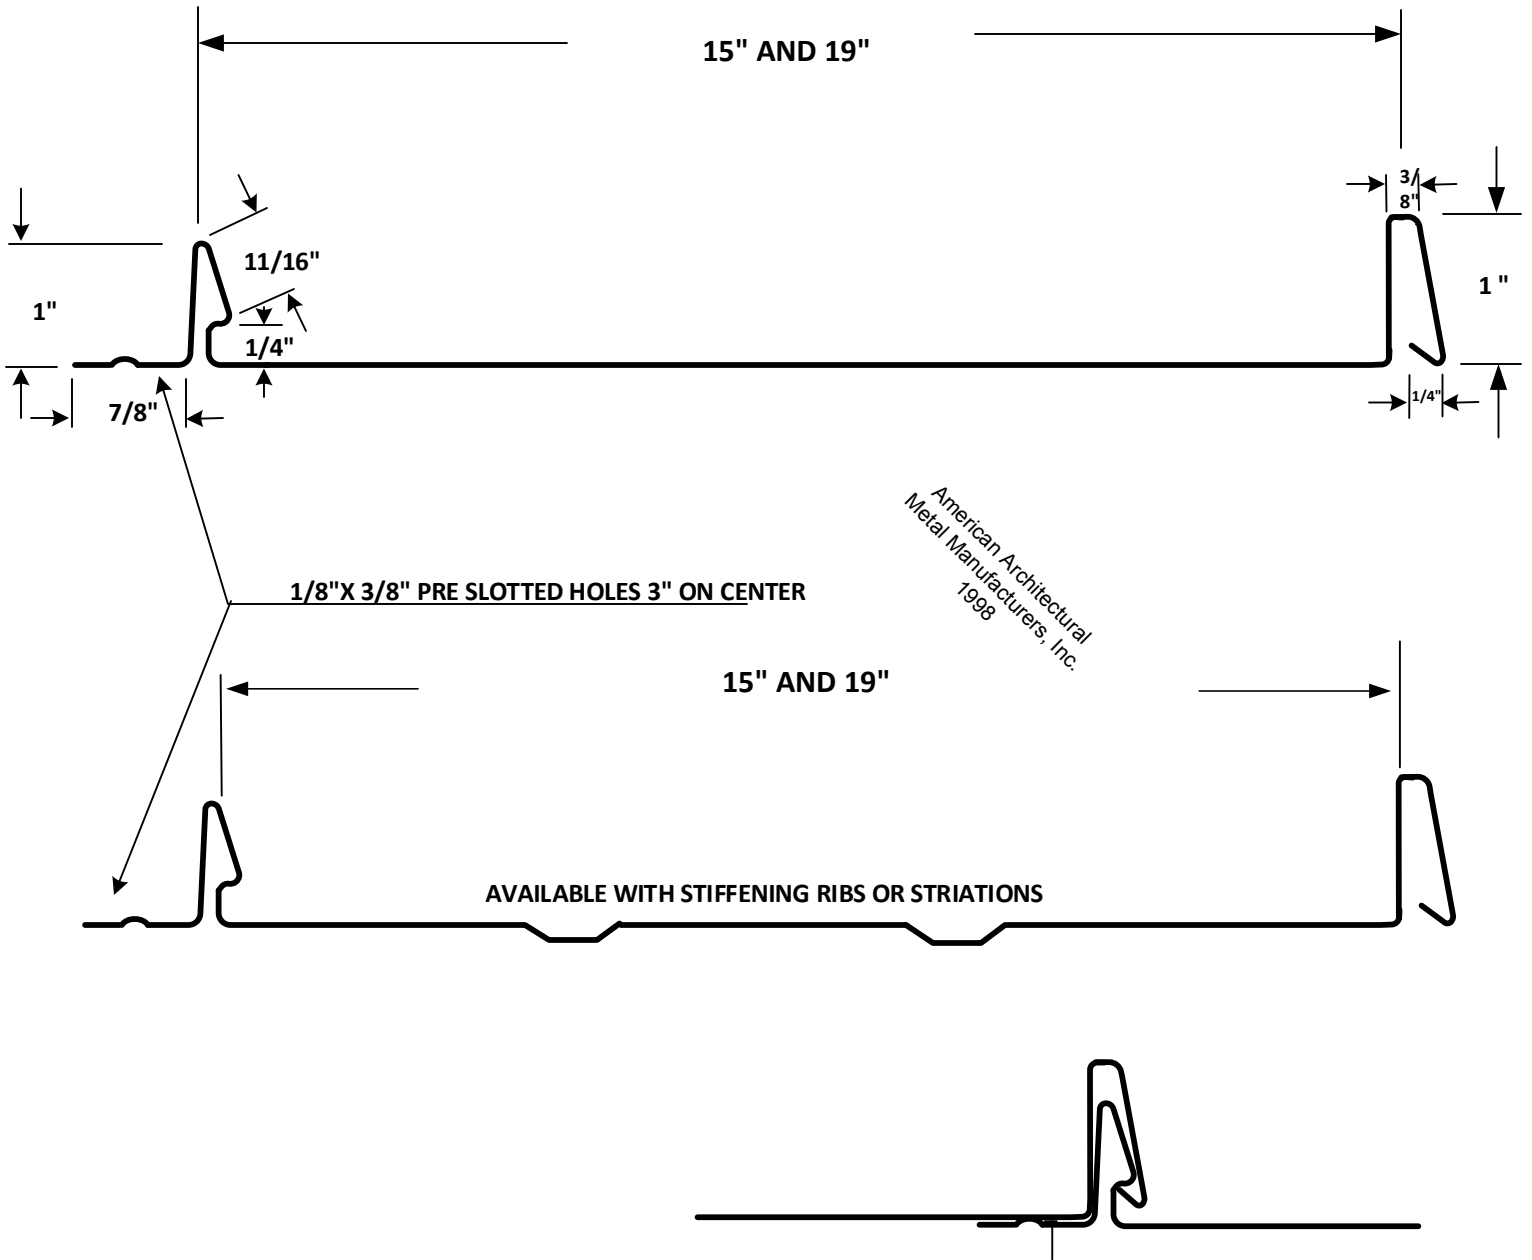

**TALON LOK® 1000 NAIL FLANGE
INTEGRAL PANEL/ TLNF 1000**

**TALON LOK® 1000 NAIL FLANGE
INTEGRAL PANEL/ TLNF 1000**

AMERICAN ARCHITECTURAL METAL
MANUFACTURERS, INC. EAGLE METAL
ROOFING SYSTEMS TALON LOK® PANEL
SPECIFICATIONS

TALON LOK® TLNF
1000 1" HIGH
INTEGRAL PANEL

Drawn by AAMMI 1998