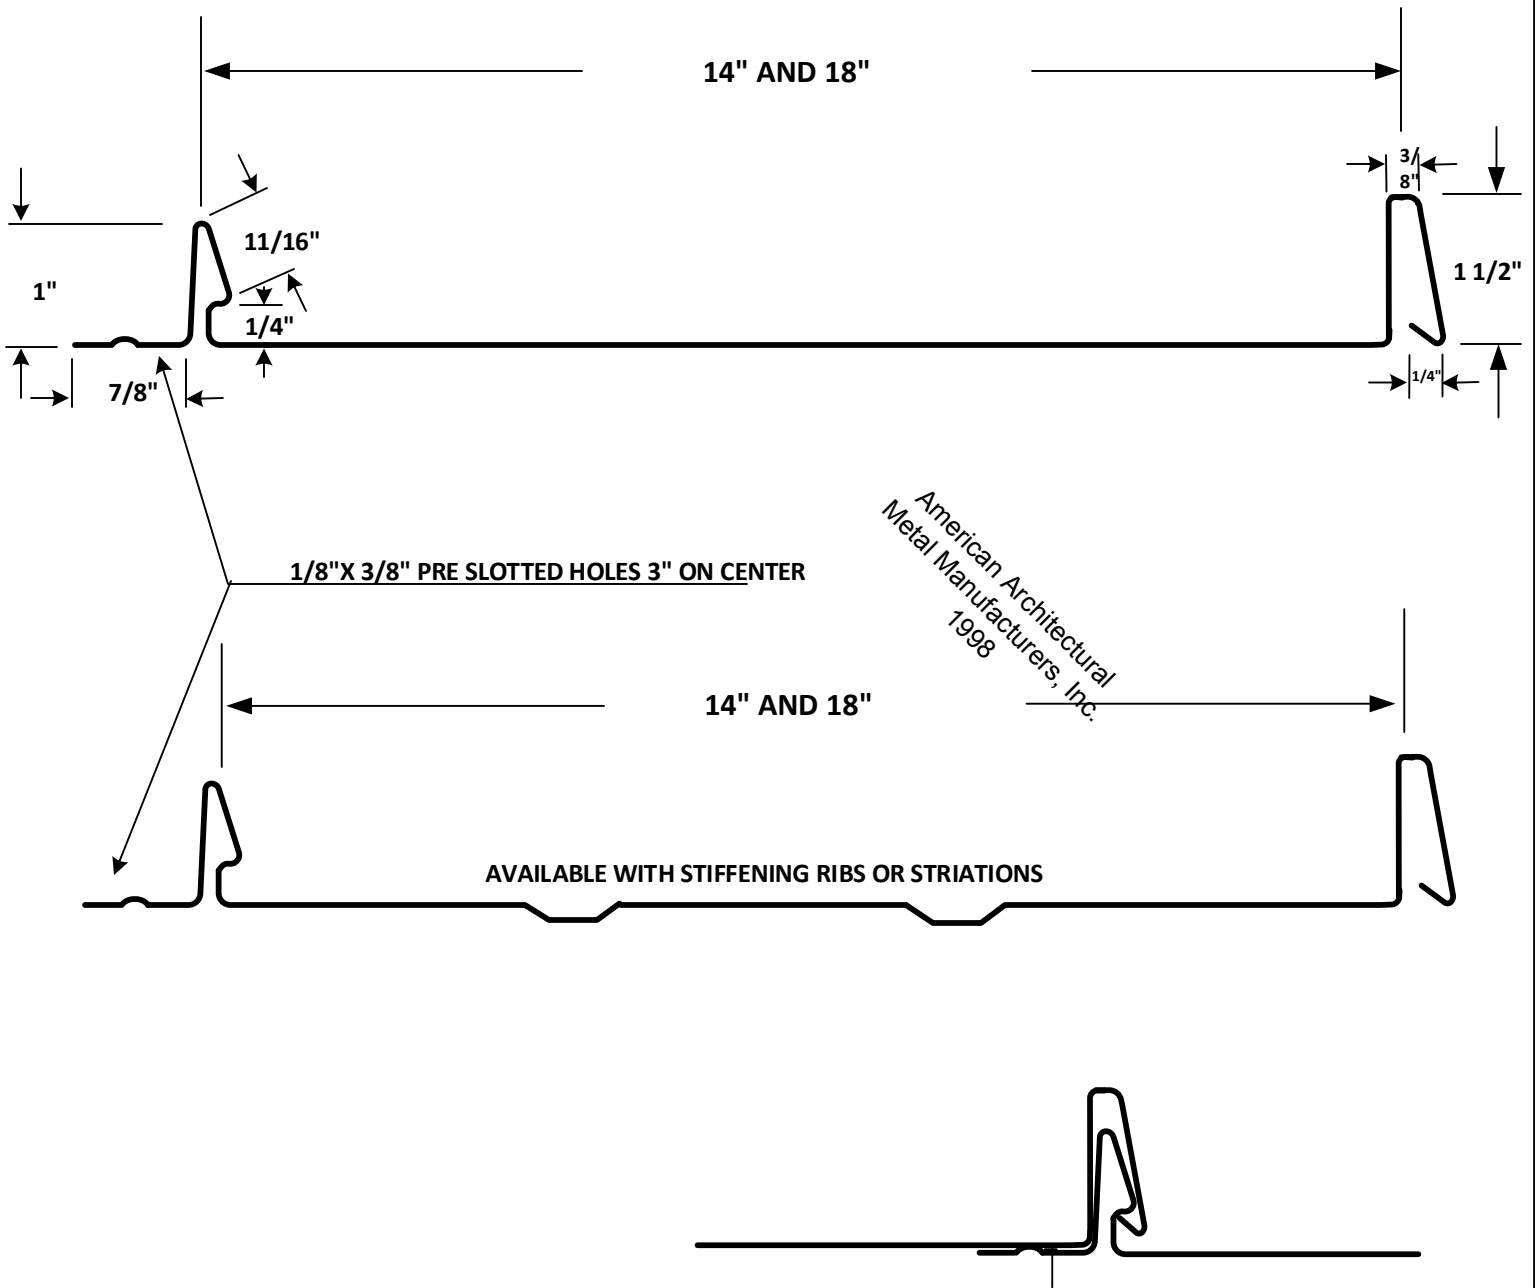

**TALON LOK® 1500 1 ½" HIGH NAIL FLANGE  
INTEGRAL PANEL/ TLNF 1500**

**TALON LOK® 1500 1 ½" HIGH NAIL FLANGE  
INTEGRAL PANEL/ TLNF 1500**

**AMERICAN ARCHITECTURAL METAL  
MANUFACTURERS, INC. EAGLE METAL  
ROOFING SYSTEMS TALON LOK® PANEL  
SPECIFICATIONS**

**TALON LOK® TLNF  
1500 1 1/2 " HIGH  
INTEGRAL PANEL**  
Drawn by AAMMI 1998