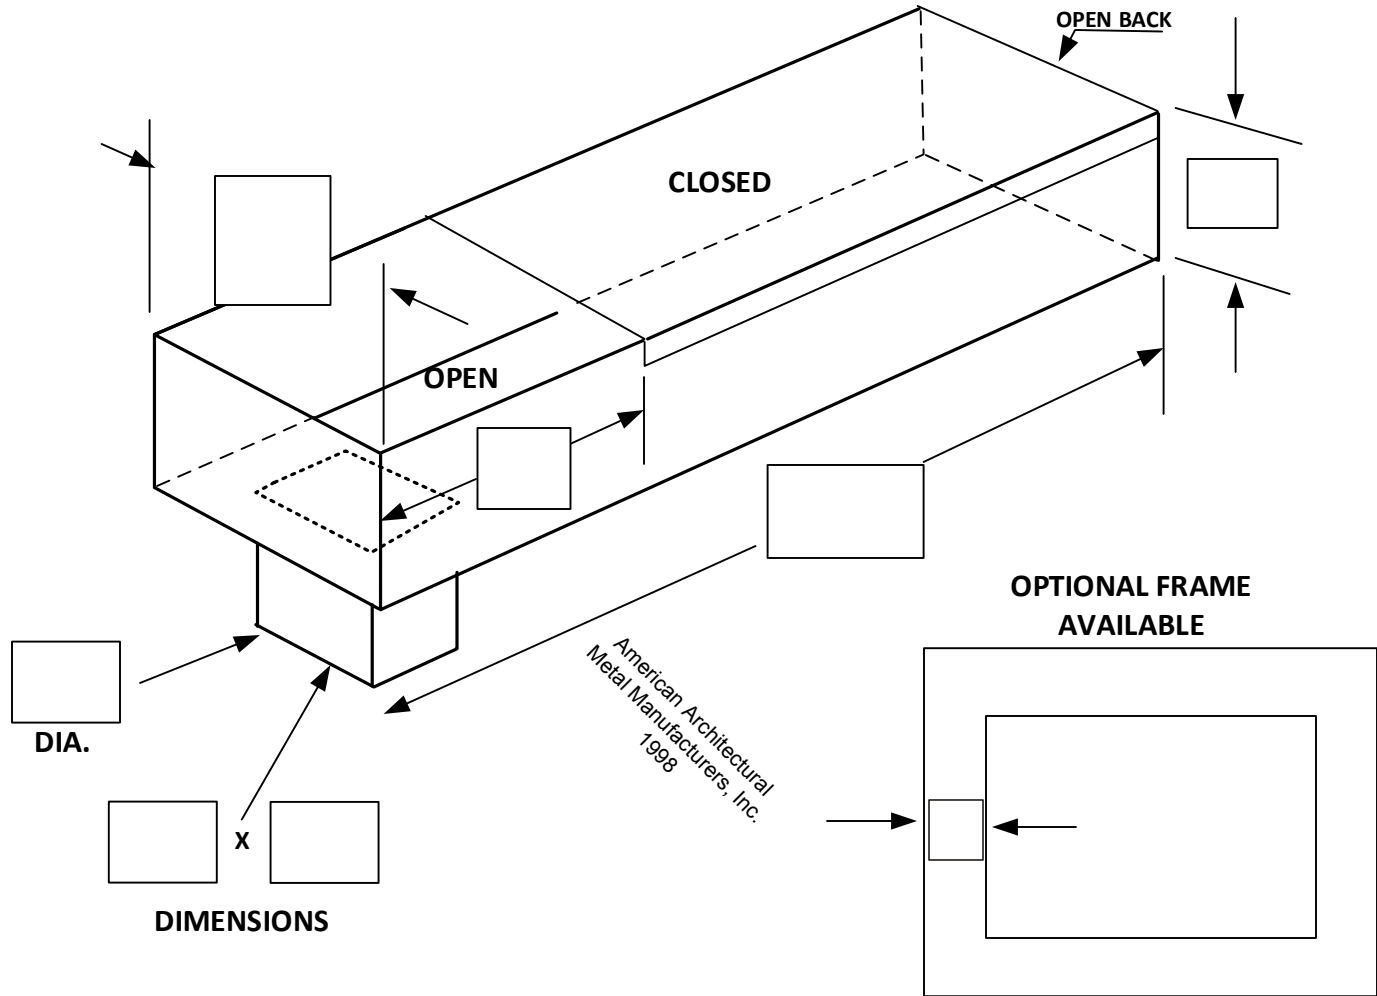

**PLEASE NOTE THAT WE
CAN MAKE SCUPPERS
WITH TPO OR PVC INSIDE**

**WITH TPO OR PVC TELL US
HOW FAR OUT FROM THE
WALL THE BOX WILL BE
AND COLOR YOU WOULD
LIKE THAT TO BE**

MATERIAL: 24 Ga. Galv. 22 Ga. Galv. ___ OZ. COPPER ___ OZ. FREEDOM GRAY
 .032 .040 .050" ALUMINUM TPO PVC

Color: _____ Finish: _____ OTHER MATERIAL AVAILABLE

PROJECT NAME: _____ QUOTE:
 INSTALLER: _____ ORDER: PO# _____
 SIGNATURE: _____

**EAGLE
PERIMETER
EDGE
SYSTEMS**

**CLEAN OUT THRU WALL
DOWNSPOUT SCUPPER**
 Drawn by AAMMI 1998