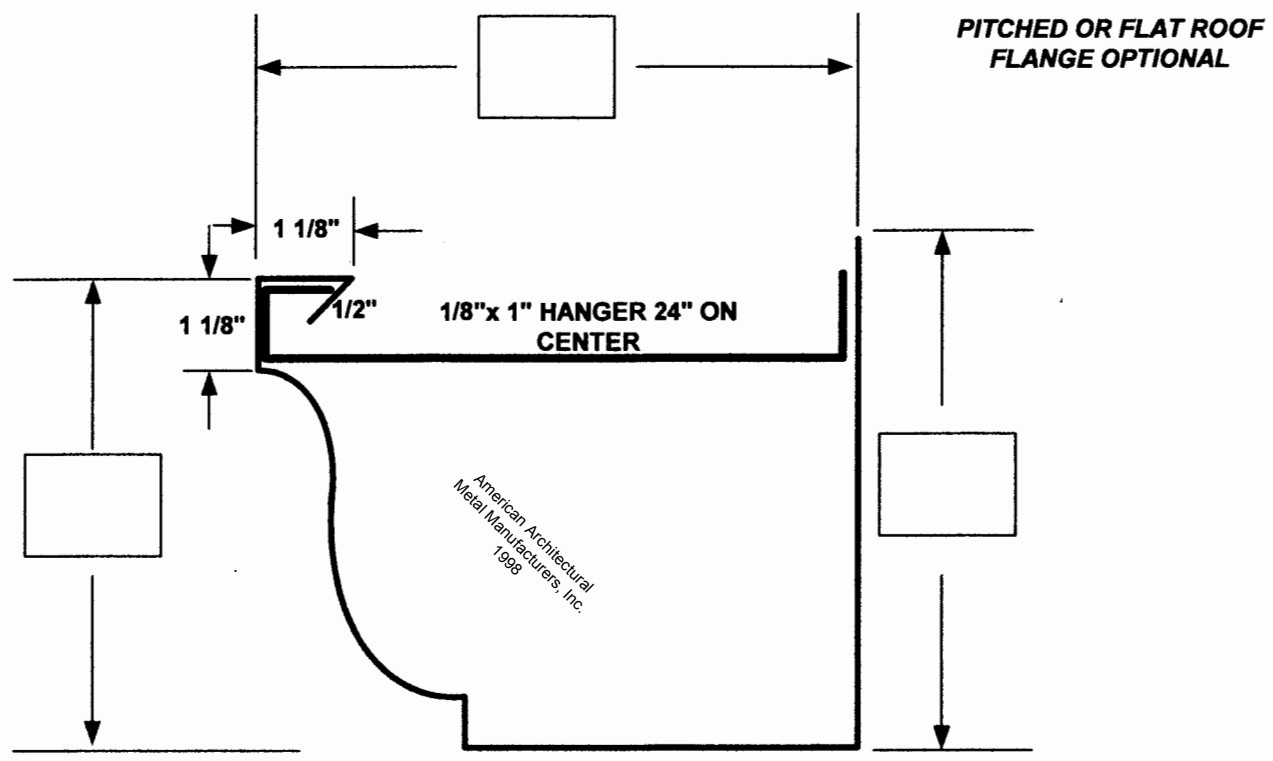

5" K TO 10" K OTHER CUSTOM SIZES AVAILABLE

OPTIONAL CLAD OR PAINTED OUTSIDE BRACKETS, PLEASE SPECIFY SIZE AND SPACING

K STYLE GUTTER AVAILABLE IN 10' SECTION ONLY

MATERIAL: 16 OZ COPPER 20 OZ COPPER OTHER MATERIALS AVAILABLE