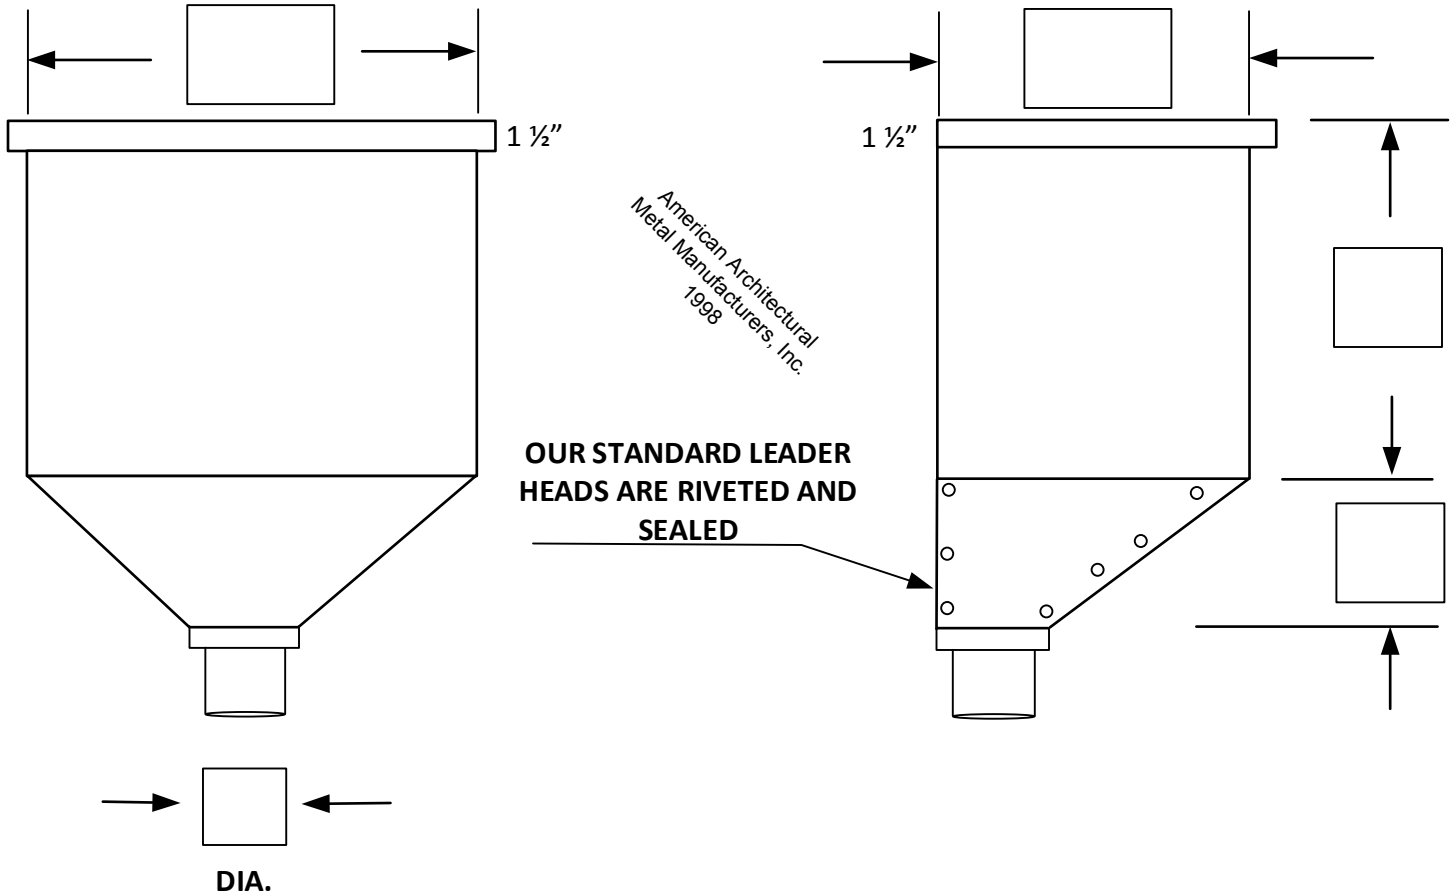

**STANDARD LEADER/CONDUCTOR HEAD
SHAPE
OTHER CUSTOM SHAPES CAN BE MADE
PLEASE SEND A FAX or EMAIL DRAWING TO
OUR OFFICE FOR QUOTE**

24 GA 22 GA GLAV. COLOR _____ QUANTITY

.032 .040 .050 .063 ALUMMINUM COLOR _____