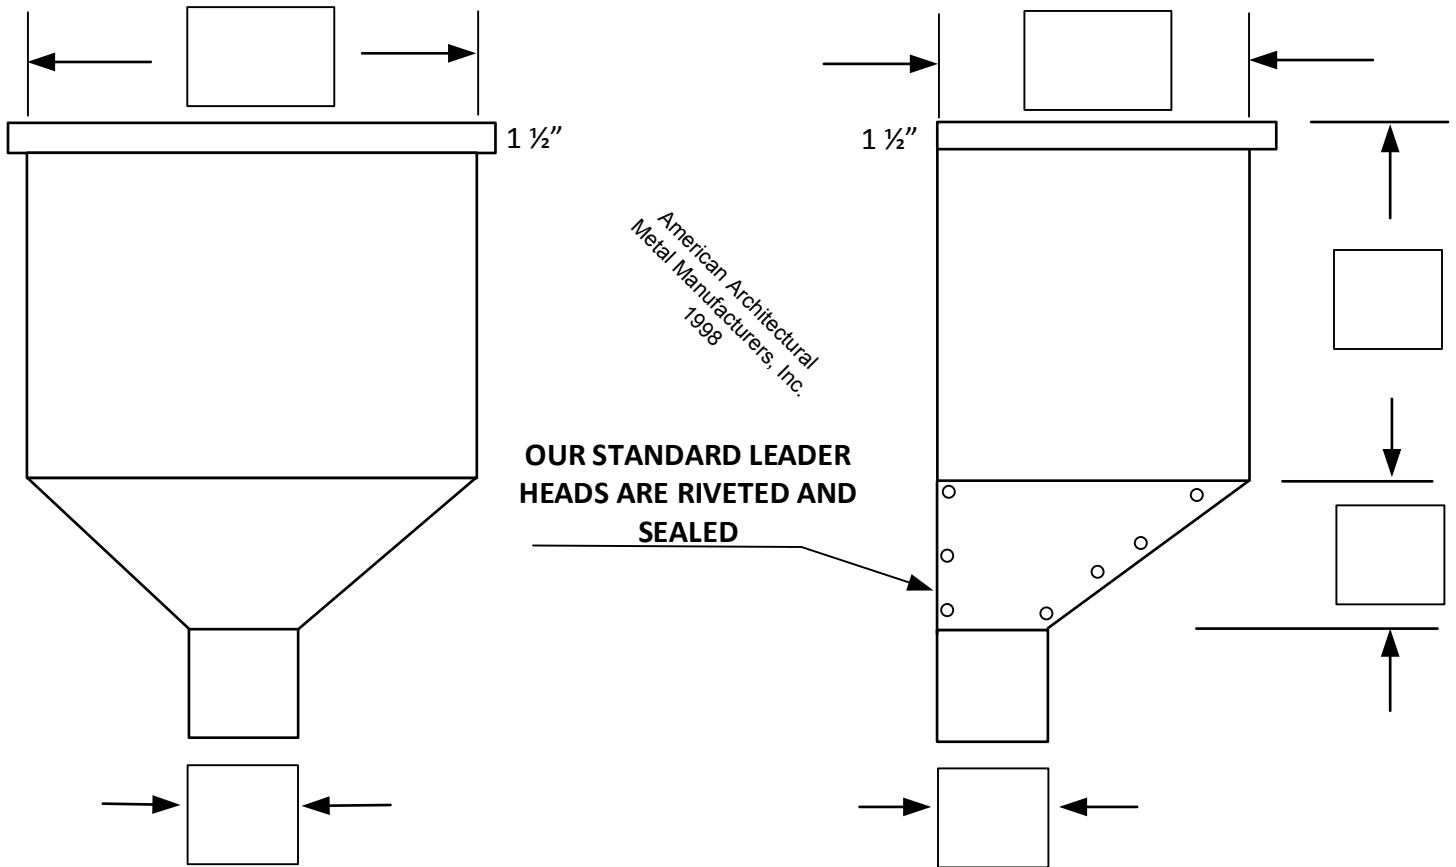

**STANDARD LEADER/CONDUCTOR HEAD
SHAPE
OTHER CUSTOM SHAPES CAN BE MADE
PLEASE SEND A FAX or EMAIL DRAWING TO
OUR OFFICE FOR QUOTE**

24 GA 22 GA GLAV. COLOR _____ QUANTITY

.032 .040 .050 .063 ALUMMINUM COLOR _____

**STANDARD
LEADER/
CONDUCTOR HEAD**
Drawn by AAMMI 1998