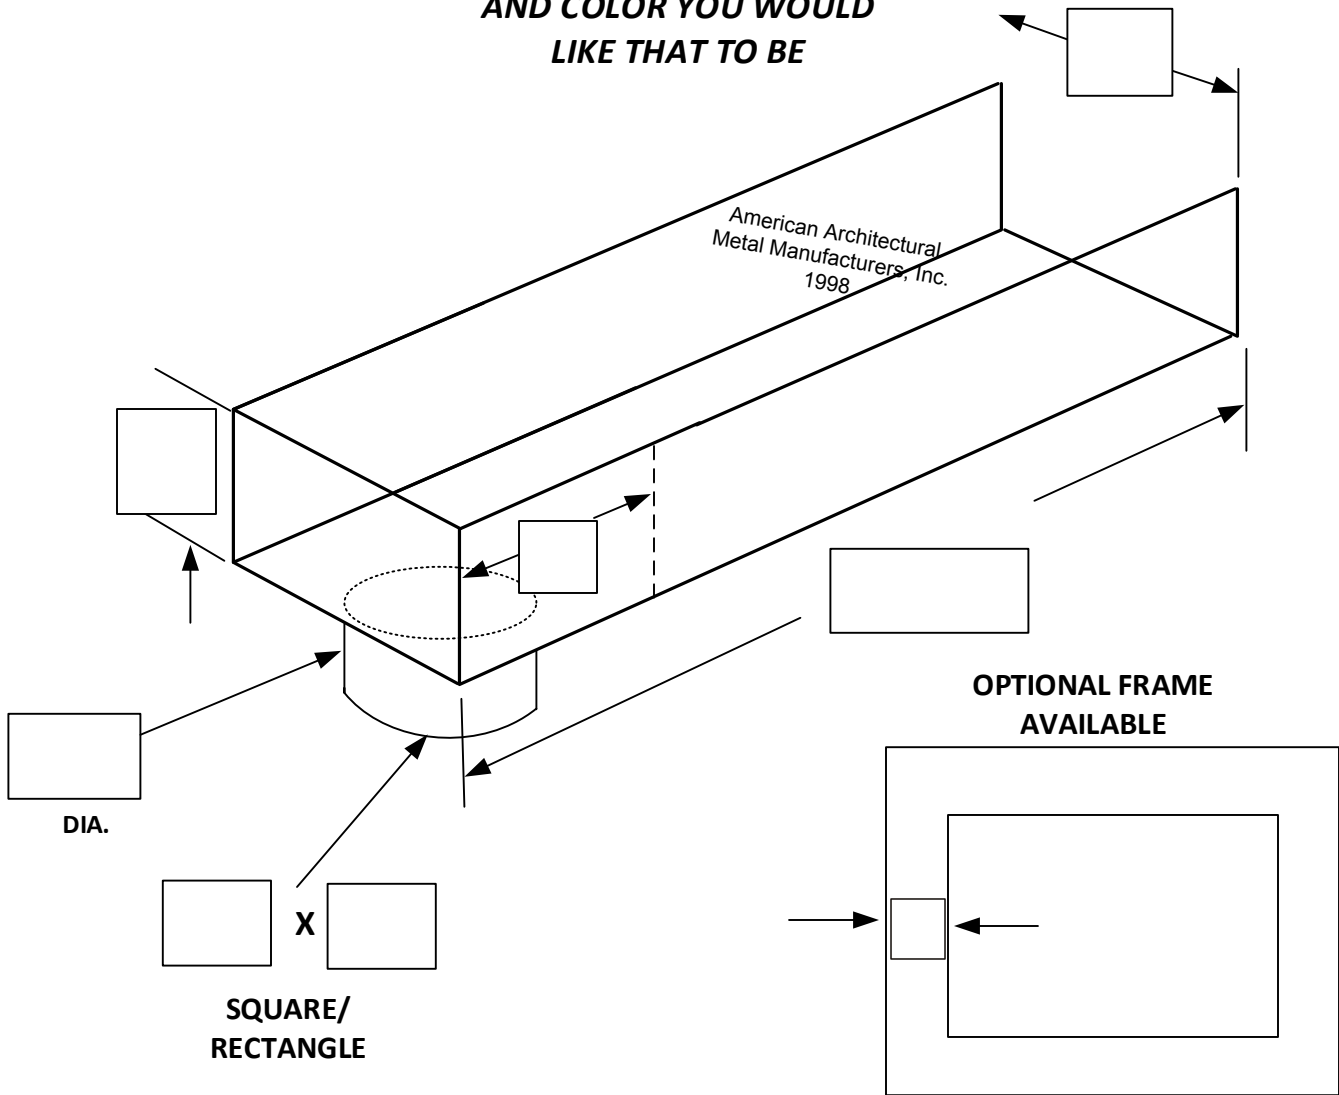

**PLEASE NOTE THAT WE
CAN MAKE SCUPPERS
WITH TPO OR PVC INSIDE**

**WITH TPO OR PVC TELL US
HOW FAR OUT FROM THE
WALL THE BOX WILL BE
AND COLOR YOU WOULD
LIKE THAT TO BE**

MATERIAL:

QUANTITIES:

- 24 Ga. Galv.
 22 Ga. Galv.
 ___ OZ. COPPER
 ___ OZ. FREEDOM GRAY
 .032
 .040
 .050"

 TPO
 PVC

Color: _____ Finish: _____

PROJECT NAME:

QUOTE:

ORDER: PO# _____

INSTALLER:

SIGNATURE:

**EAGLE
PERIMETER
EDGE
SYSTEMS**

**OPEN TOP THRU WALL
DOWNSPOUT SCUPPER**

Drawn by AAMMI 1998