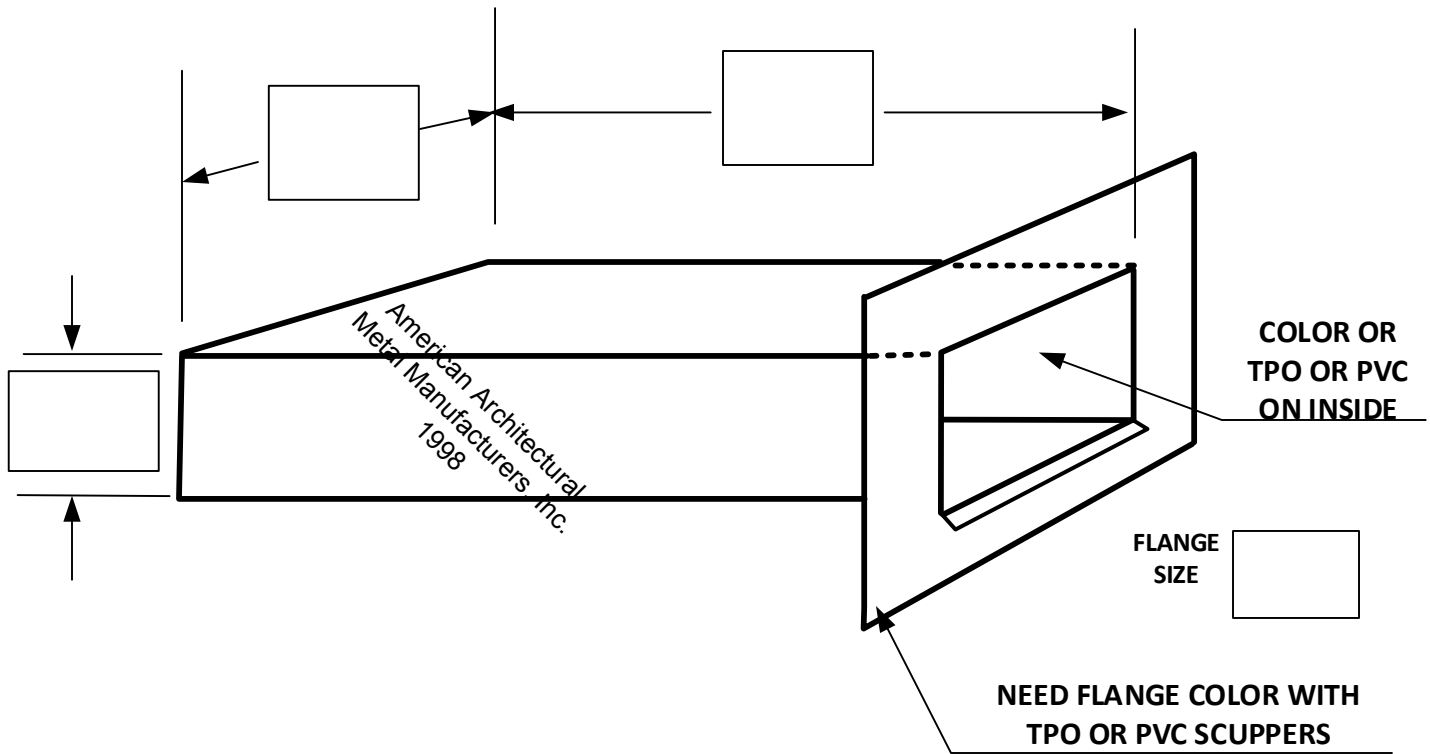

**PLEASE NOTE THAT WE  
CAN MAKE SCUPPERS  
WITH TPO OR PVC INSIDE**

**PLEASE MAKE SURE TO ADD  
ENOUGH TO FIELD CUT AND  
TURN FLANGE ON INSIDE OF  
WALL**

MATERIAL:

QUANTITIES:

- 24 Ga. Galv.     22 Ga. Galv.     \_\_\_ OZ. COPPER     \_\_\_ OZ. FREEDOM GRAY  
 .032     .040     .050"         TPO     PVC

Color: \_\_\_\_\_ Finish: \_\_\_\_\_

PROJECT NAME:

QUOTE:

ORDER:  PO# \_\_\_\_\_

INSTALLER:

SIGNATURE:

**EAGLE  
PERIMETER  
EDGE  
SYSTEMS**

**OVERFLOW SCUPPER**