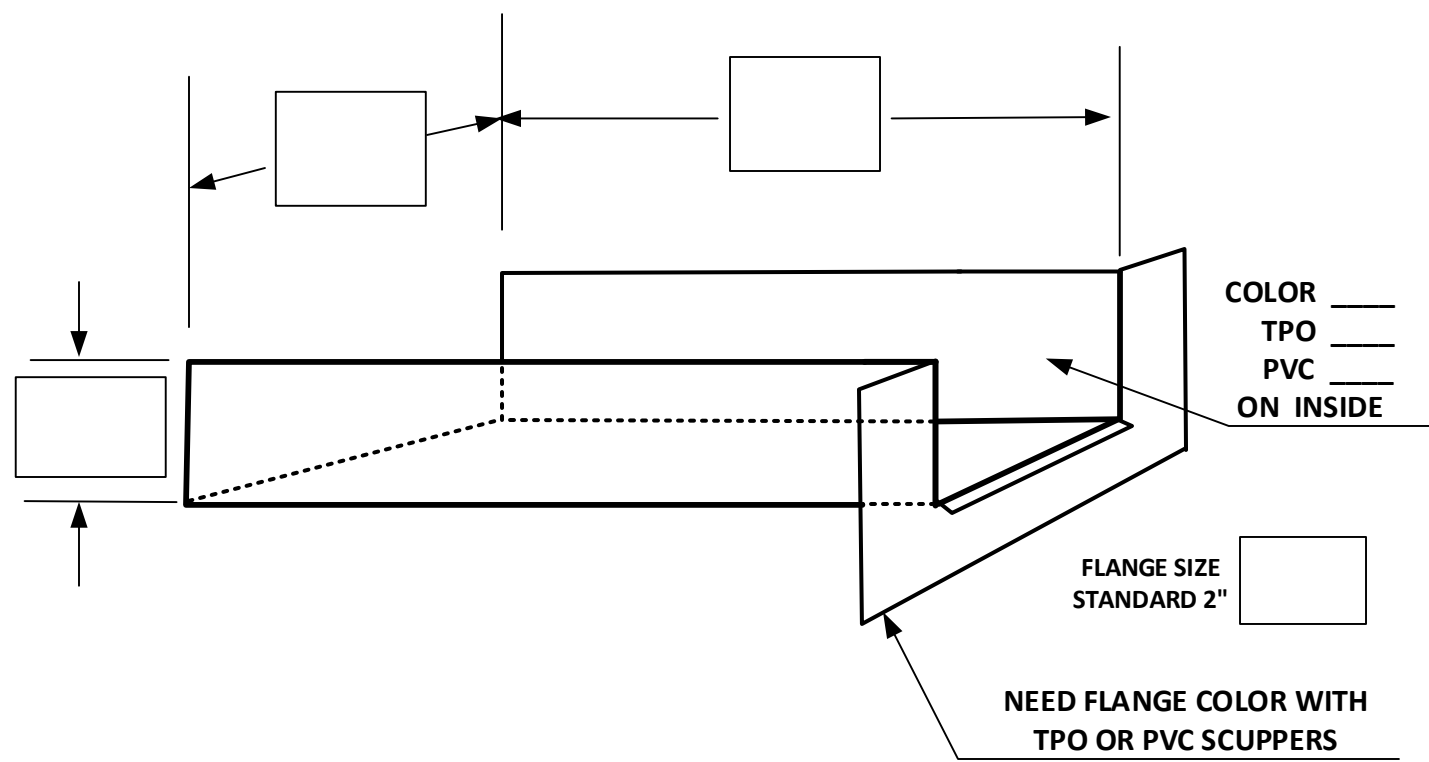

PLEASE NOTE THAT WE CAN MAKE SCUPPERS WITH TPO OR PVC INSIDE

**PLEASE MAKE SURE TO ADD
ENOUGH TO FIELD CUT AND
TURN FLANGE ON INSIDE OF
WALL**

MATERIAL: QUANTITIES: _____

- 24 Ga. Galv. 22 Ga. Galv. _____ OZ. COPPER _____ OZ. FREEDOM GRAY
 .032 .040 .050 ALUMINUM TPO PVC

Color: _____ Finish: _____

PROJECT NAME: _____
INSTALLER: _____

QUOTE:
ORDER: PO# _____
SIGNATURE: _____

**EAGLE
PERIMETER
EDGE
SYSTEMS**

**OPEN TOP OVERFLOW
SCUPPER**