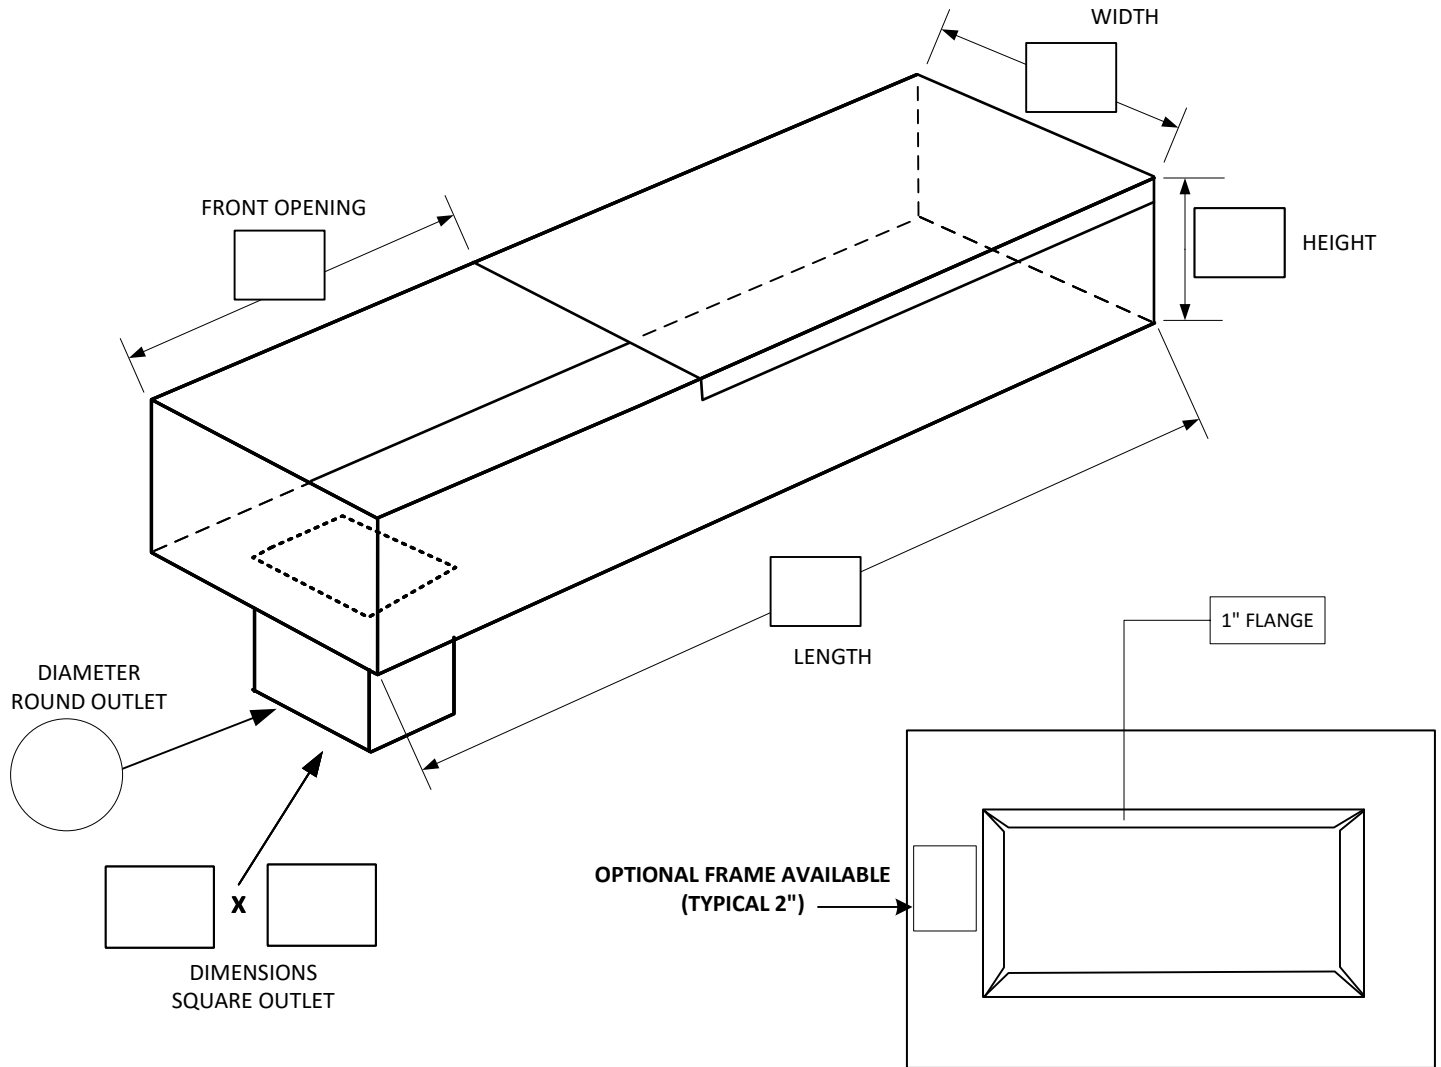

PLEASE NOTE THAT WE CAN MAKE SCUPPERS WITH TPO OR PVC INSIDE

WITH TPO OR PVC TELL US HOW FAR OUT FROM THE WALL THE BOX WILL BE AND COLOR YOU WOULD LIKE THAT TO BE

MATERIAL: 24 Ga. Galv. 22 Ga. Galv. ____ OZ. COPPER ____ OZ. FREEDOM GRAY
 .032 .040 .050 ALUMMINUM TPO PVC

Color: _____ **Finish:** _____

PROJECT NAME: _____

QUOTE:

INSTALLER: _____

ORDER: PO# _____

EAGLE PERIMETER EDGE SYSTEMS

CLEAN OUT THRU WALL DOWNSPOUT SCUPPER